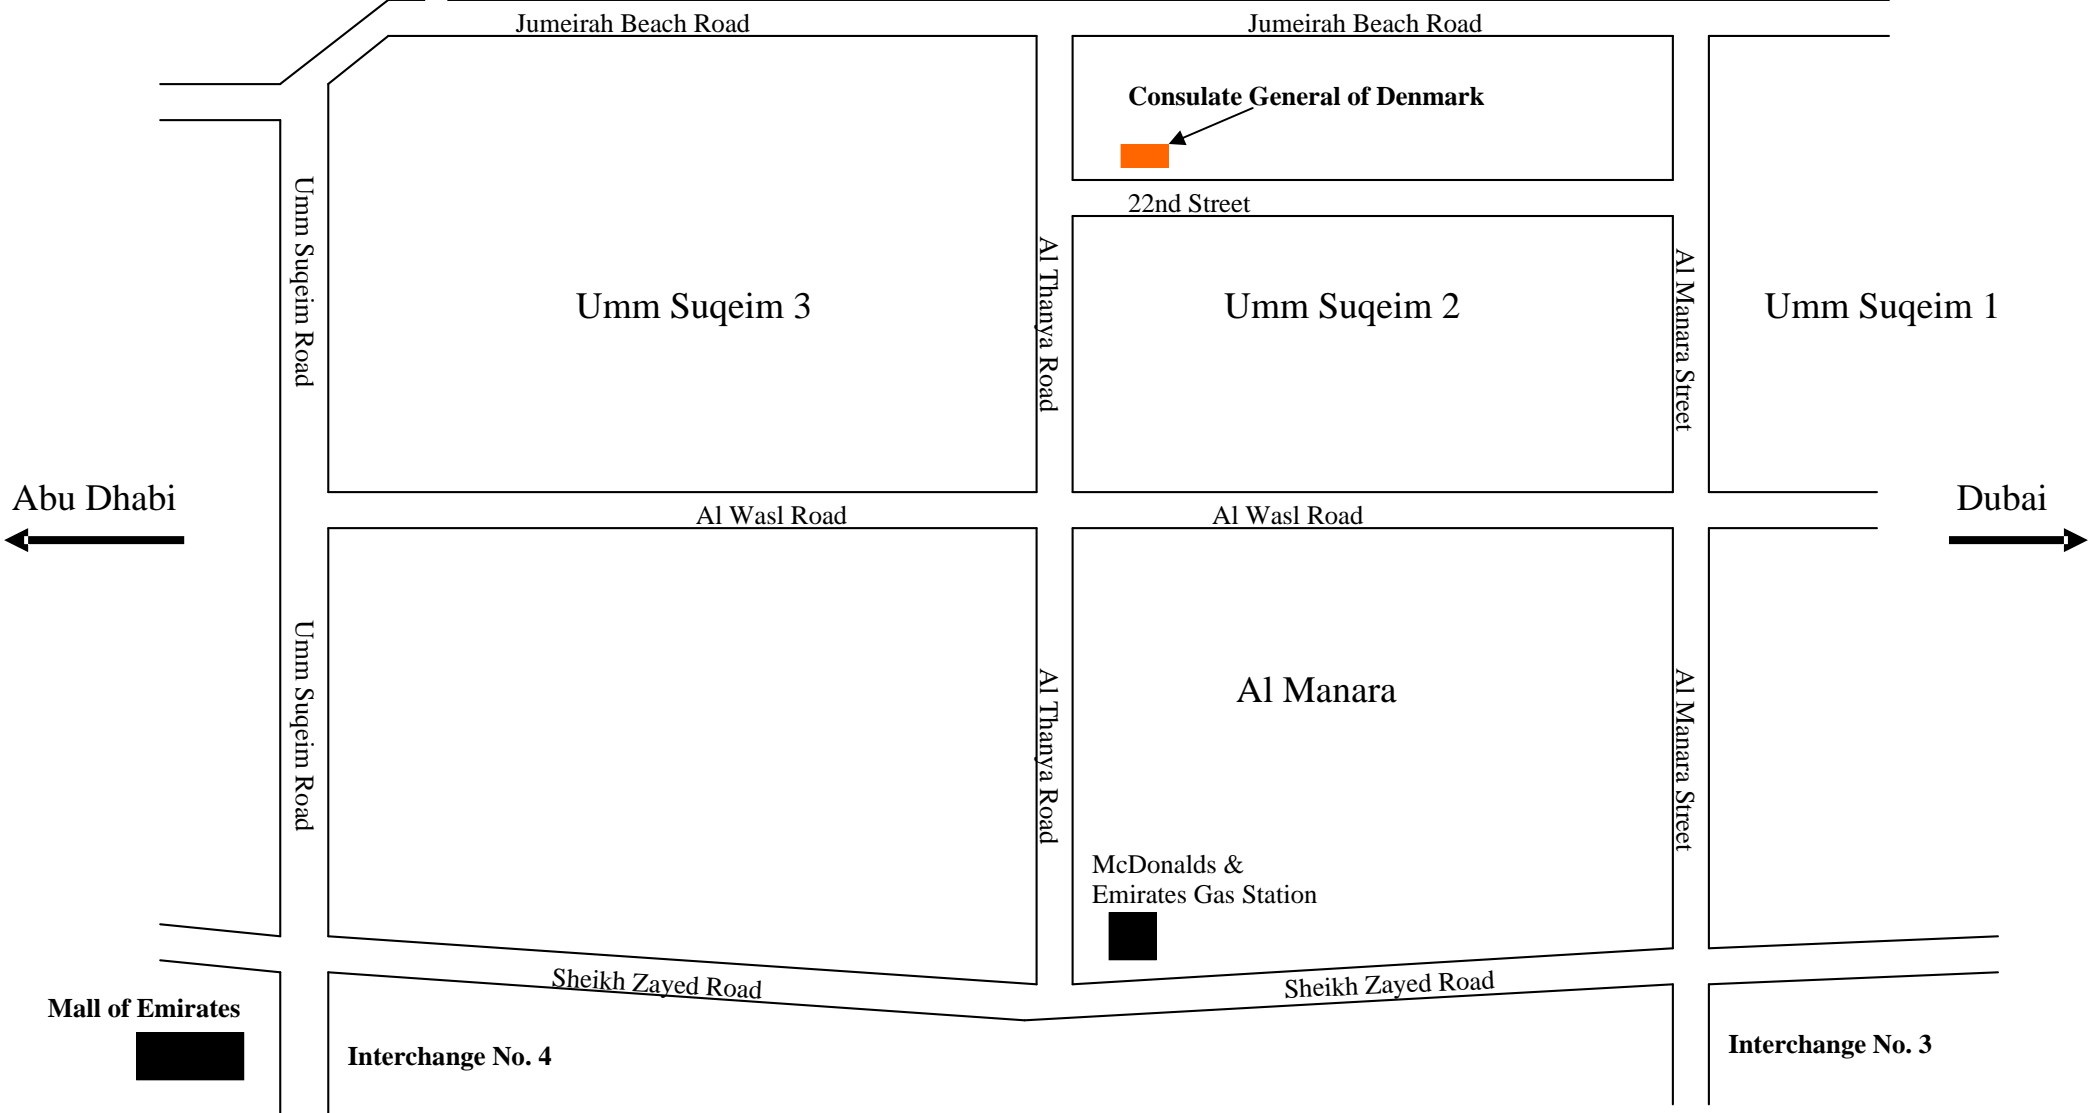

**Consulate General of Denmark**

Umm Suqeim 2  
Al Thanya Road  
22nd Street  
Villa 202

Abu Dhabi  
←

Dubai  
→

**Coming from Abu Dhabi going towards Dubai**

Turn right in the first traffic signal after Jumeirah Beach Hotel, onto Al Thanya Road and then first left. The consulate is the first Villa on you left hand side.

**Coming on Sheikh Zayed Road going towards Abu Dhabi**

Cross interchange no. 3, then take the exist after the Umm Suqeim-exit. Drive straight through the first traffic signal (Al Wasl Road), then turn right on the first street on your right hand side. The consulate is the first Villa on you left hand side.